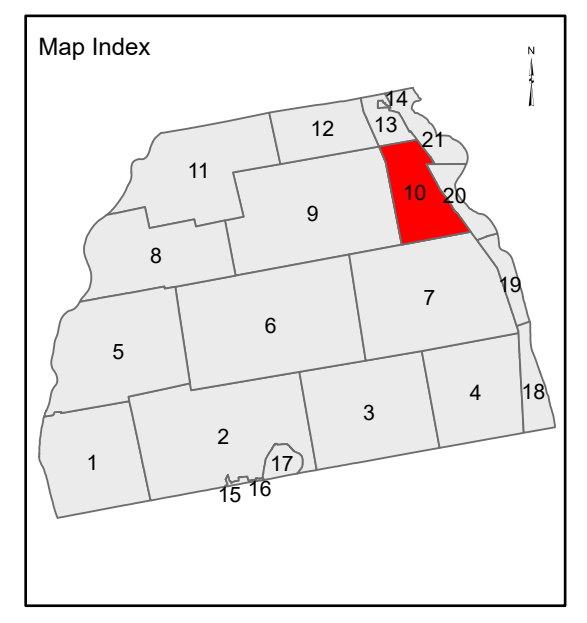

PROPERTY MAPS  
**Tax Map  
 10**

**THE FORKS**  
 Somerset County, ME

Welcome to  
**The Forks**  
 Established 1859

**LEGEND**

- PROPERTY LINE
- ROADWAY
- PRIVATE ROW
- HISTORIC/SUBDIVISION LINE
- EASEMENT/RIGHT-OF-WAY
- PARCEL HOOK
- 2-1** PARCEL ID NUMBER
- 150'** SURVEY DIMENSION (FEET)
- f** SURVEY LOT NUMBER
- 1.25 AC** ASSESSED ACREAGE
- HYDROLOGY

The information on this map is for assessment purposes only, is not a legal survey, and is not intended to be used for conveyance.

SCALE: 1 in = 500 ft

Original map prepared by SLF, Inc.  
 Map updated by LatLong Logic, LLC with  
 Maine Assessment and Appraisal Services, Inc.