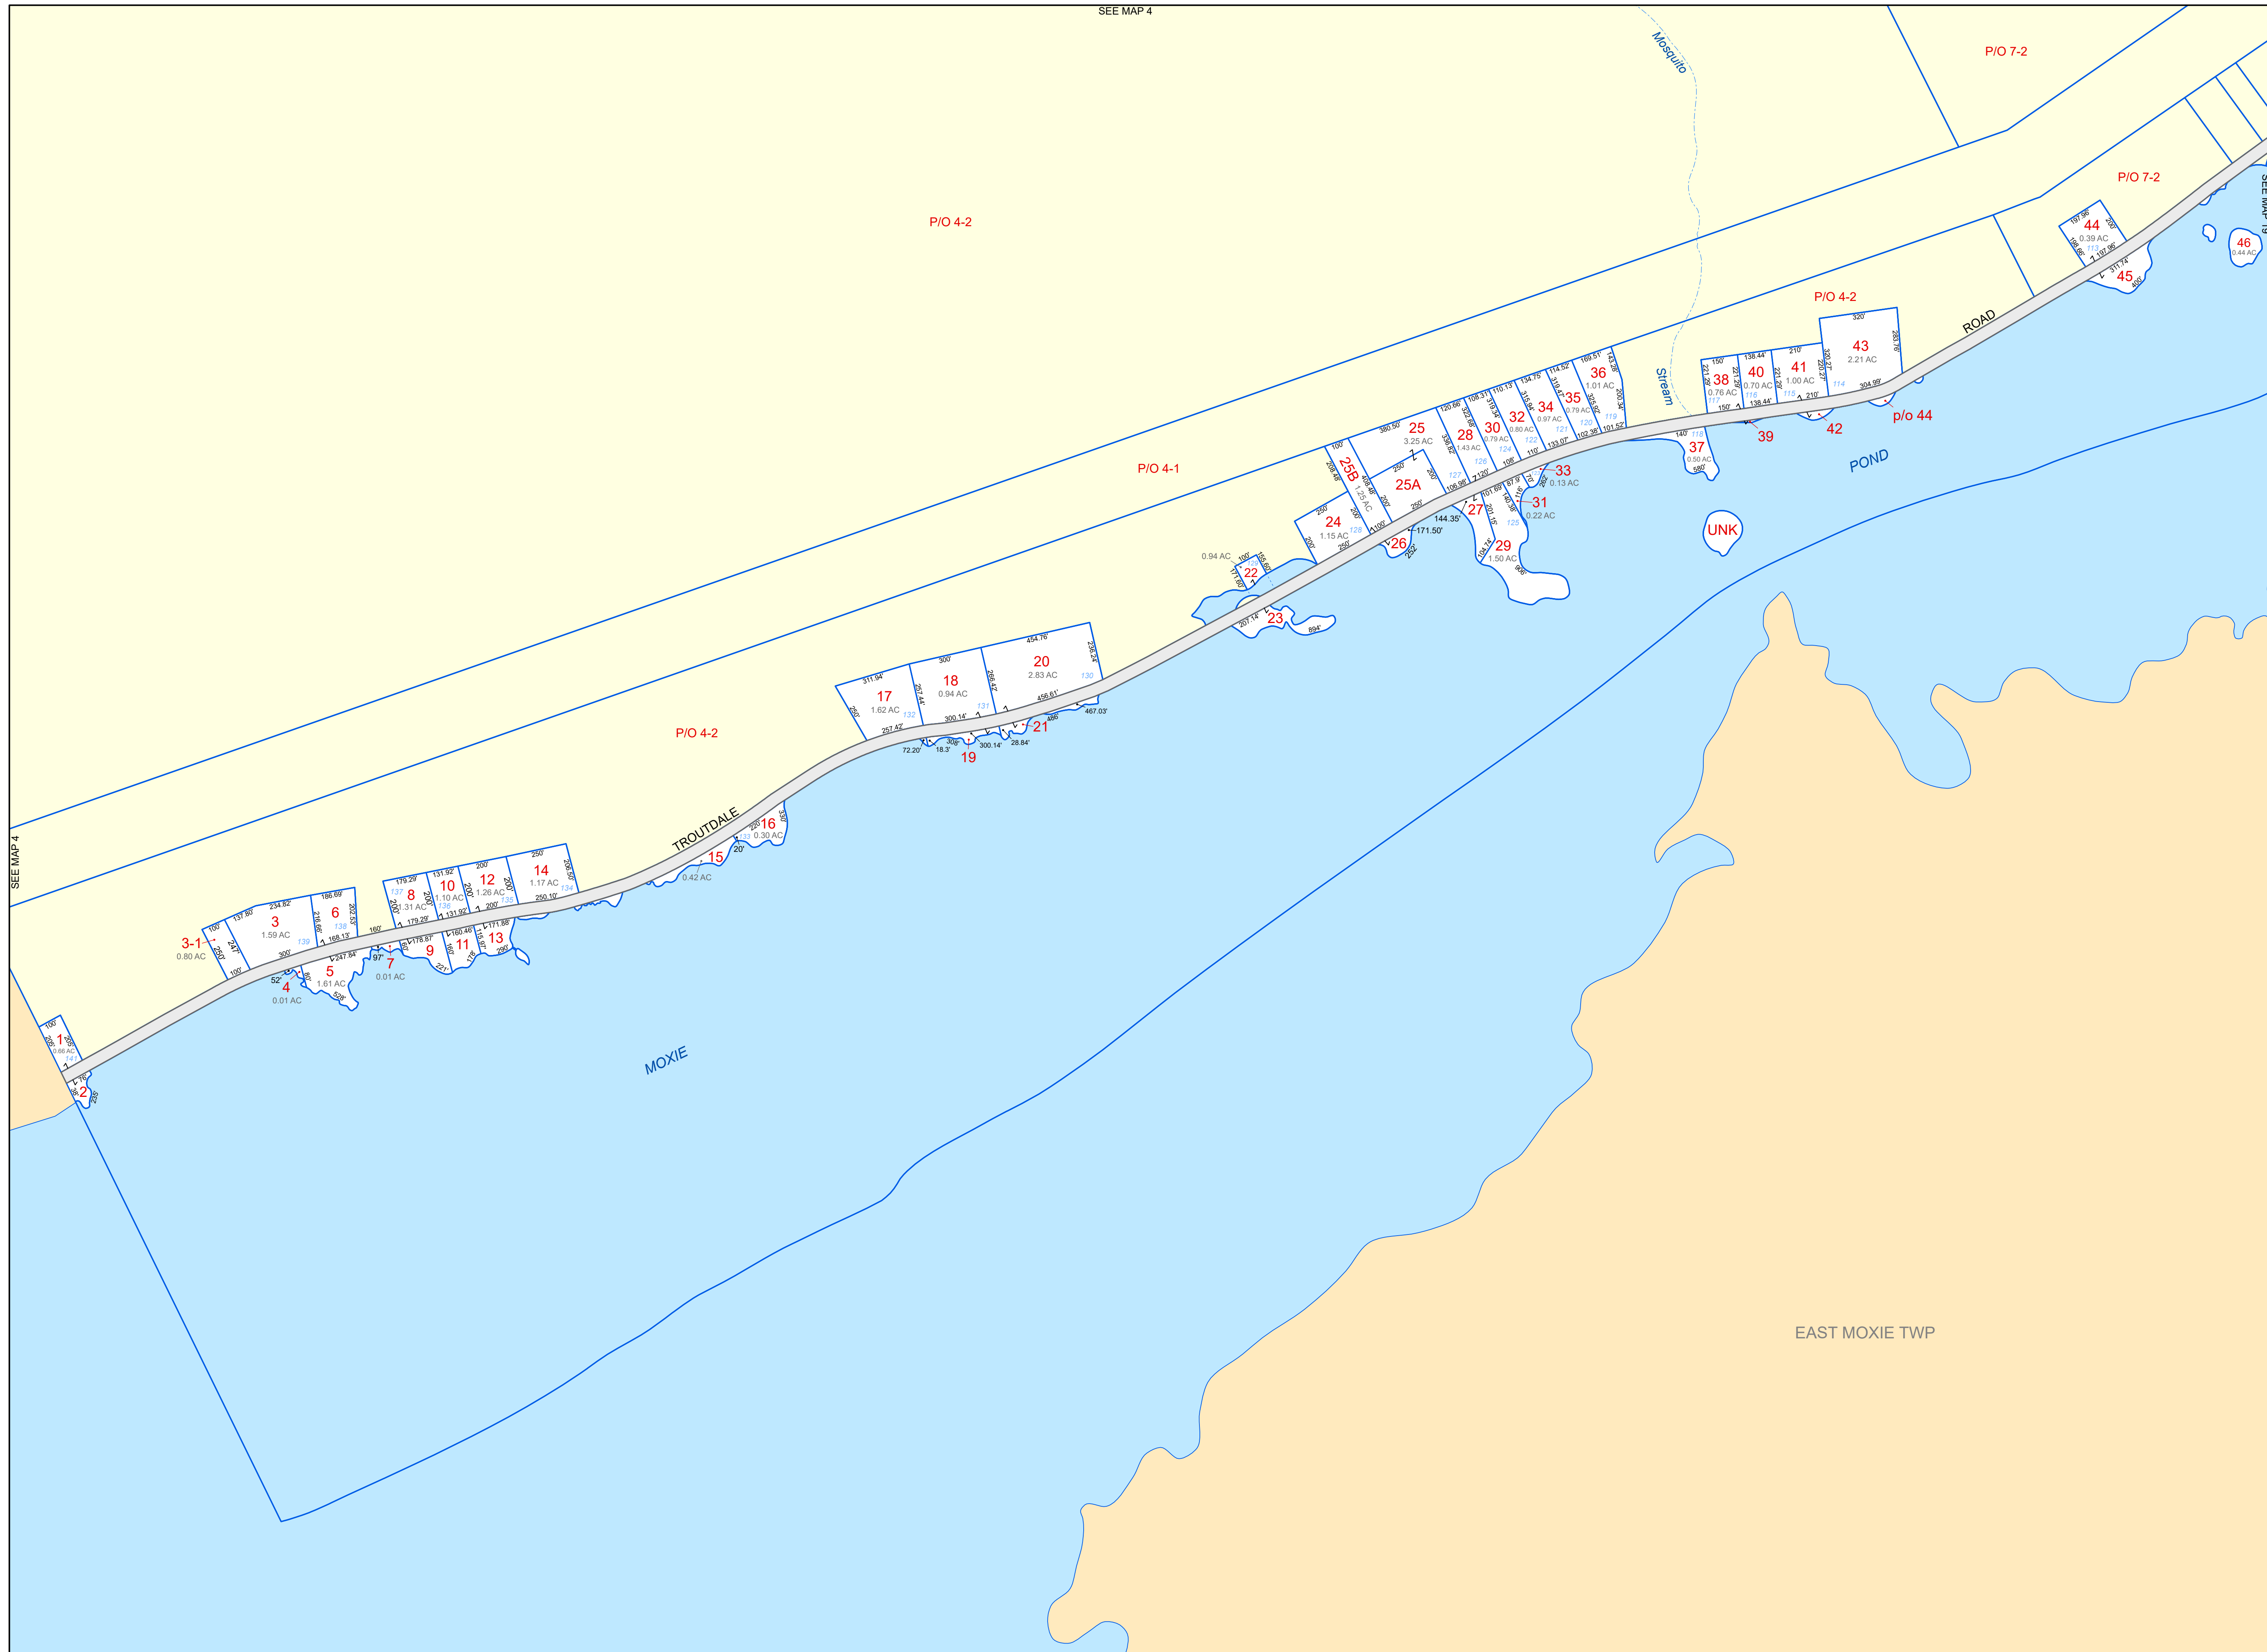

SEE MAP 4

PROPERTY MAPS
Tax Map 18
THE FORKS
 Somerset County, ME

Welcome to
The Forks
 Established 1859

LEGEND

- PROPERTY LINE
- ROADWAY
- PRIVATE ROW
- HISTORIC/SUBDIVISION LINE
- EASEMENT/RIGHT-OF-WAY
- PARCEL HOOK
- 2-1 PARCEL ID NUMBER
- 150' SURVEY DIMENSION (FEET)
- SURVEY LOT NUMBER
- 1.25 AC ASSESSED ACREAGE
- HYDROLOGY

The information on this map is for assessment purposes only, is not a legal survey, and is not intended to be used for conveyance.

SCALE: 1 in = 300 ft

Original map prepared by SLF, Inc.
 Map updated by LatLong Logic, LLC with
 Maine Assessment and Appraisal Services, Inc.