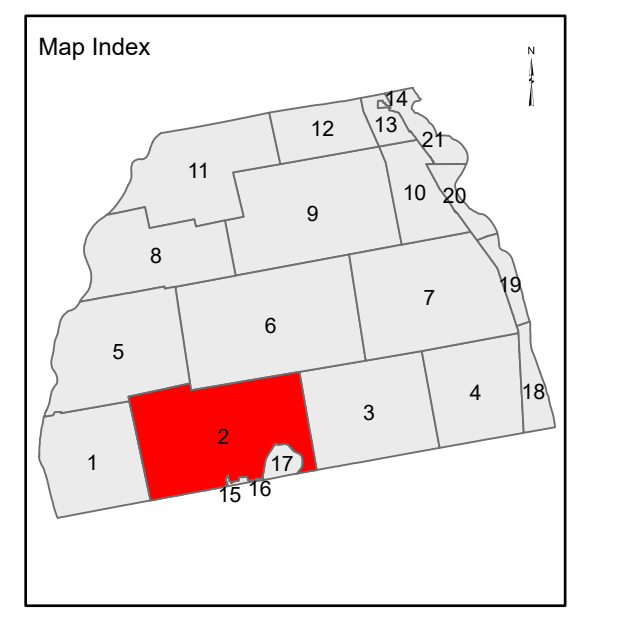

PROPERTY MAPS  
**Tax Map 2**  
**THE FORKS**  
 Somerset County, ME

Welcome to  
**The Forks**  
 Established 1859

**LEGEND**

- PROPERTY LINE
- ROADWAY
- PRIVATE ROW
- HISTORIC/SUBDIVISION LINE
- EASEMENT/RIGHT-OF-WAY
- PARCEL HOOK
- 2-1** PARCEL ID NUMBER
- 150'** SURVEY DIMENSION (FEET)
- 1.25 AC** SURVEY LOT NUMBER
- 1.25 AC** ASSESSED ACREAGE
- HYDROLOGY

The information on this map is for assessment purposes only, is not a legal survey, and is not intended to be used for conveyance.

SCALE: 1 in = 500 ft

Original map prepared by SLF, Inc.  
 Map updated by LatLong Logic, LLC with  
 Maine Assessment and Appraisal Services, Inc.