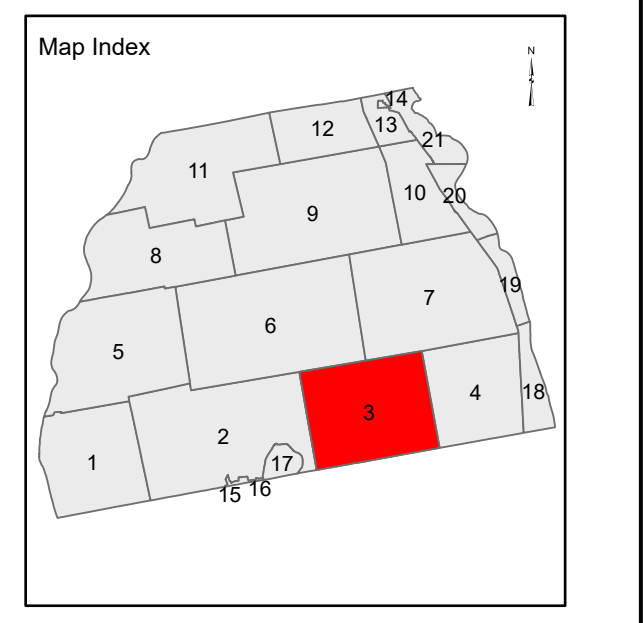

PROPERTY MAPS
Tax Map 3
THE FORKS
 Somerset County, ME

Welcome to
The Forks
 Established 1859

- LEGEND**
- PROPERTY LINE
 - ROADWAY
 - PRIVATE ROW
 - HISTORIC/SUBDIVISION LINE
 - EASEMENT/RIGHT-OF-WAY
 - PARCEL HOOK
 - 2-1** PARCEL ID NUMBER
 - 150'** SURVEY DIMENSION (FEET)
 - 1.25 AC** SURVEY LOT NUMBER
 - 1.25 AC** ASSESSED ACREAGE
 - HYDROLOGY

The information on this map is for assessment purposes only, is not a legal survey, and is not intended to be used for conveyance.

Original map prepared by SLF, Inc.
 Map updated by LatLong Logic, LLC with
 Maine Assessment and Appraisal Services, Inc.