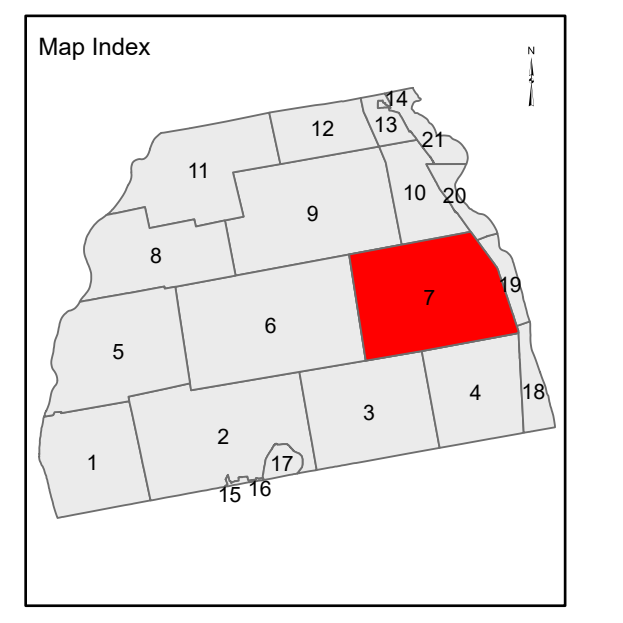

PROPERTY MAPS  
**Tax Map 7**  
**THE FORKS**  
 Somerset County, ME

Welcome to  
**The Forks**  
 Established 1859

**LEGEND**

- PROPERTY LINE
- ROADWAY
- PRIVATE ROW
- HISTORIC/SUBDIVISION LINE
- EASEMENT/RIGHT-OF-WAY
- PARCEL HOOK
- PARCEL ID NUMBER
- SURVEY DIMENSION (FEET)
- SURVEY LOT NUMBER
- ASSESSED ACREAGE
- HYDROLOGY

The information on this map is for assessment purposes only, is not a legal survey, and is not intended to be used for conveyance.

SCALE: 1 in = 500 ft

Original map prepared by SLF, Inc.  
 Map updated by LatLong Logic, LLC with  
 Maine Assessment and Appraisal Services, Inc.