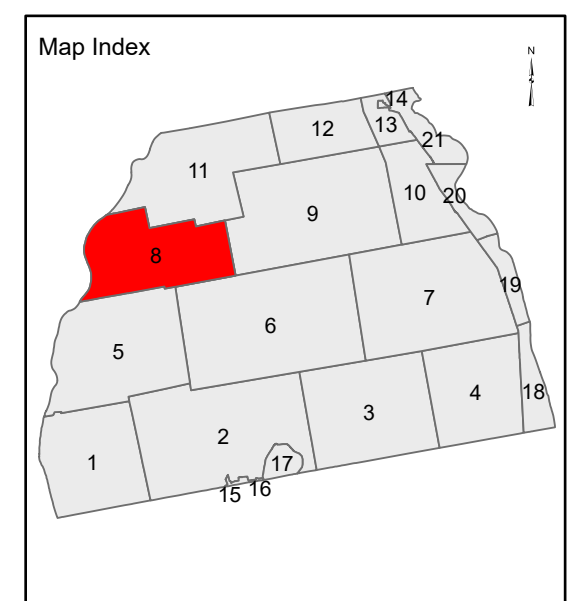

PROPERTY MAPS
Tax Map 8

THE FORKS
 Somerset County, ME

Welcome to
The Forks
 Established 1859

LEGEND

- PROPERTY LINE
- ROADWAY
- PRIVATE ROW
- HISTORIC/SUBDIVISION LINE
- EASEMENT/RIGHT-OF-WAY
- PARCEL HOOK
- PARCEL ID NUMBER
- SURVEY DIMENSION (FEET)
- SURVEY LOT NUMBER
- ASSESSED ACREAGE
- HYDROLOGY

The information on this map is for assessment purposes only, is not a legal survey, and is not intended to be used for conveyance.

SCALE: 1 in = 500 ft

Original map prepared by SLF, Inc.
 Map updated by LatLong Logic, LLC with
 Maine Assessment and Appraisal Services, Inc.